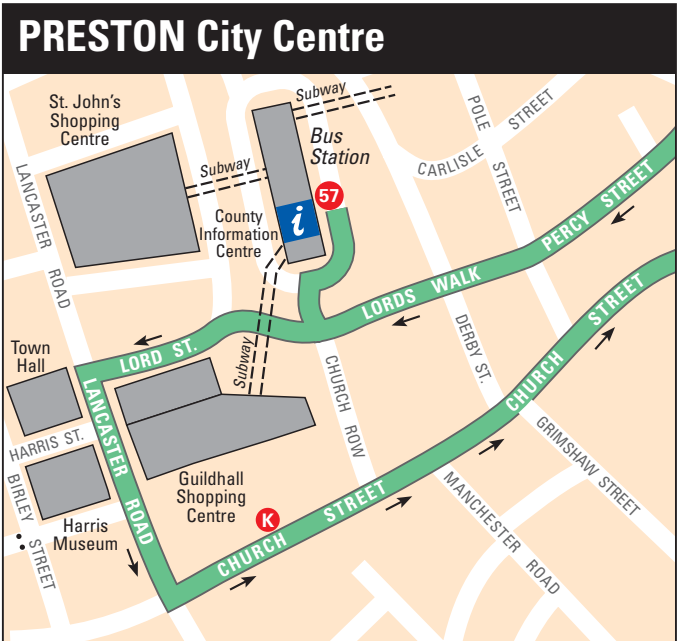

# Map of **Route 152** between Preston and Blackburn

**Key to all maps**

- Route 152** █
- Other roads ▬
- Timed Bus Stops ● STATION ROAD
- Other Bus Stops ● War Memorial
- Unmarked Bus Stops ○
- Buses run in direction of arrow only ←
- Rail station ■

**Route 152** uses Bus Station **Stand 57** and Church Street, **Stop K**

**Route 152** uses the following stops:-  
 Towards Clayton-le-Moors, Padiham, Burnley **Stand J**  
 Towards Preston **Stand L**

# Map of **Route 152** between Blackburn and Burnley

FWT - 29.11.07

## The **Mainline**

Between Padiham (Bridge Inn) and Burnley  
The Mainline runs every 7/8 minutes during the day on Mondays to Saturdays and every 15 minutes evenings and Sundays.

For times of all buses between Padiham and Burnley please see The Mainline 1 timetable run by Transdev Burnley & Pendle.