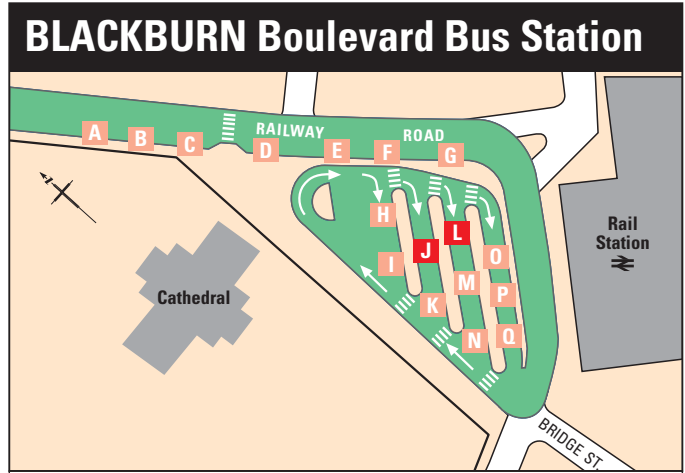

# Map of **Route 152** between Preston and Blackburn

**Key to all maps**

- Route 152** █
- Other roads ▬
- Timed Bus Stops ● STATION ROAD
- Other Bus Stops ● War Memorial
- Unmarked Bus Stops ○
- Buses run in direction of arrow only ←
- Rail station ■

**Route 152** uses Bus Station **Stand 57** and Church Street, **Stop K**

**Route 152** uses the following stops:-  
 Towards Clayton-le-Moors, Padiham, Burnley **Stand J**  
 Towards Preston **Stand L**

# Map of **Route 152** between Blackburn and Burnley

FWT - 29.11.07

## The **Mainline**

Between Padiham (Bridge Inn) and Burnley  
The Mainline runs every 7/8 minutes during the day on Mondays to Saturdays and every 15 minutes evenings and Sundays.

For times of all buses between Padiham and Burnley please see The Mainline 1 timetable run by Transdev Burnley & Pendle.