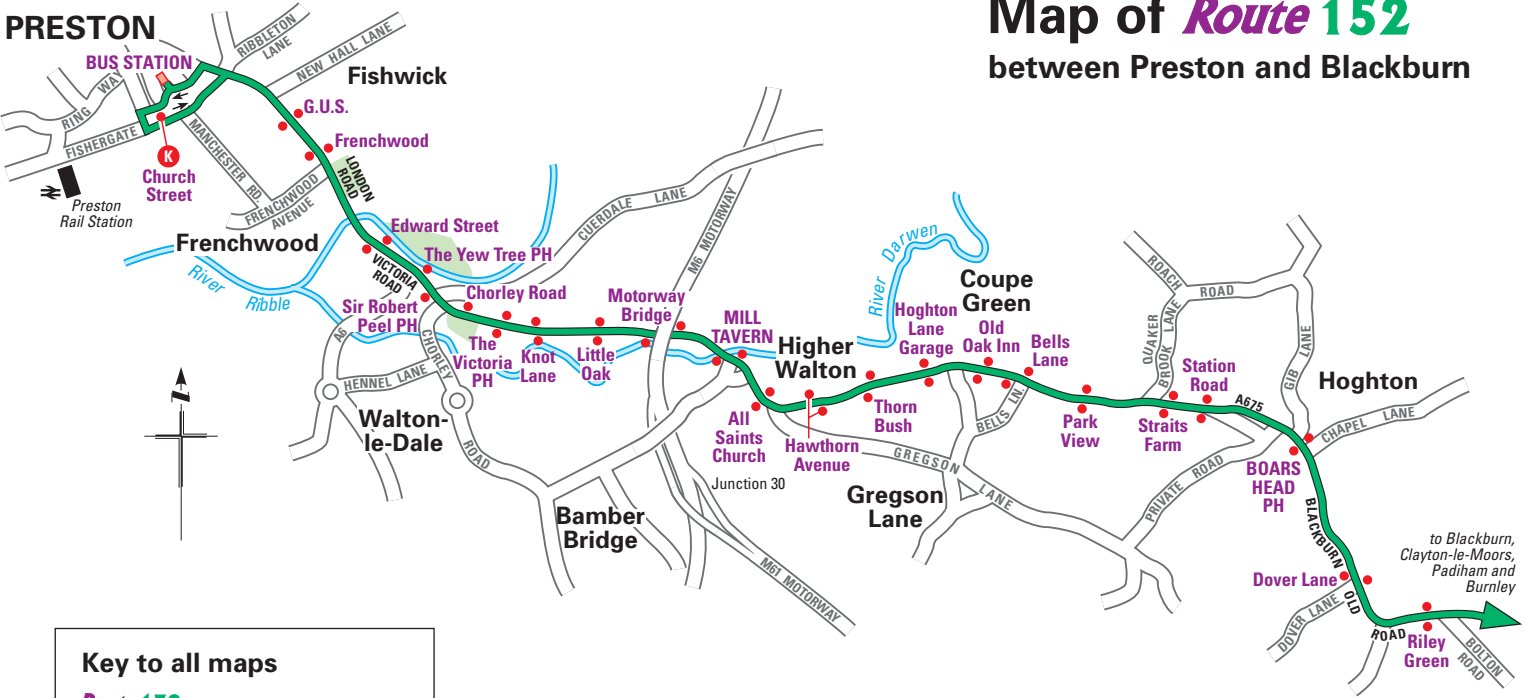

# Map of **Route 152** between Preston and Blackburn

**Key to all maps**

- Route 152** █
- Other roads ▬
- Timed Bus Stops ● STATION ROAD
- Other Bus Stops ● War Memorial
- Unmarked Bus Stops ○
- Buses run in direction of arrow only ←
- Rail station ■

**Route 152** uses Bus Station **Stand 57** and Church Street, **Stop K**

**Route 152** uses the following stops:-  
 Towards Clayton-le-Moors, Padiham, Burnley **Stand J**  
 Towards Preston **Stand L**

# Map of **Route 152** between Blackburn and Burnley

FWT - 29.11.07

## The **Mainline**

Between Padiham (Bridge Inn) and Burnley  
The Mainline runs every 7/8 minutes during the day on Mondays to Saturdays and every 15 minutes evenings and Sundays.

For times of all buses between Padiham and Burnley please see The Mainline 1 timetable run by Transdev Burnley & Pendle.