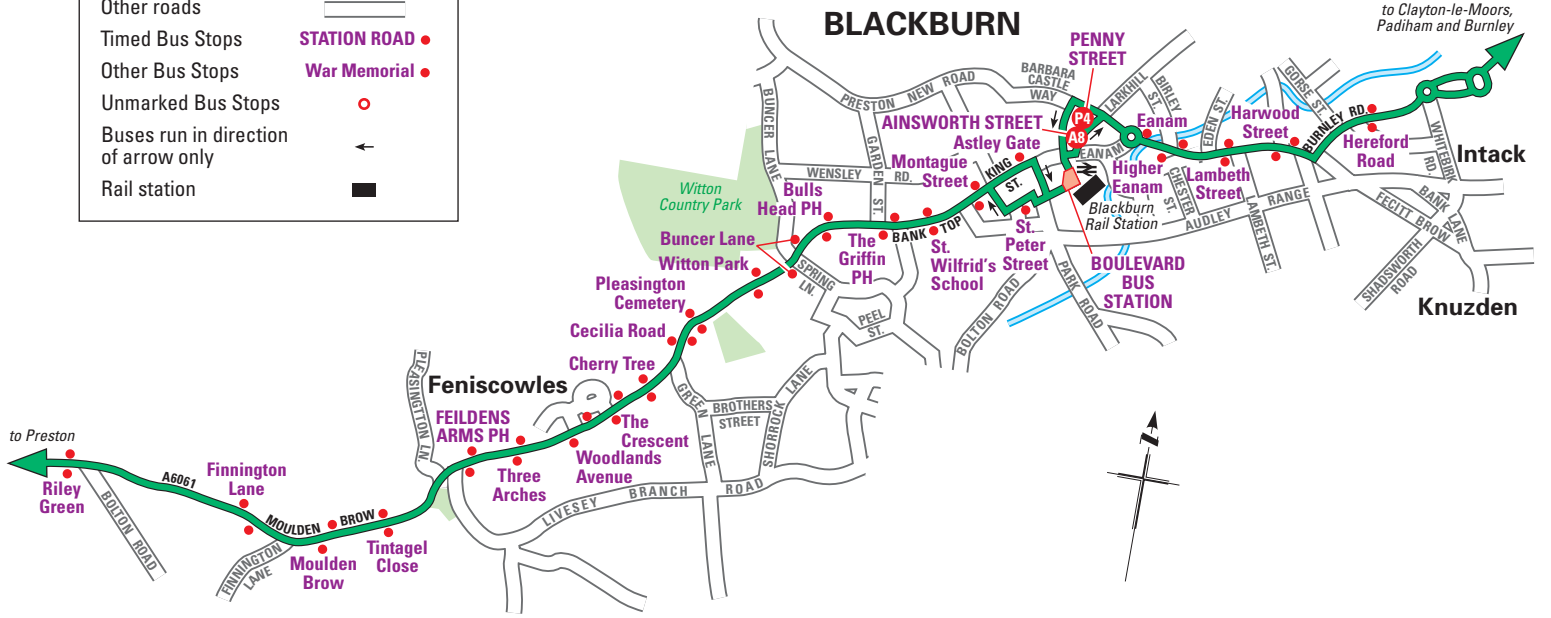

# Map of **Route 152** between Preston and Blackburn

**Key to all maps**

- Route 152** █
- Other roads ▬
- Timed Bus Stops ● STATION ROAD
- Other Bus Stops ● War Memorial
- Unmarked Bus Stops ○
- Buses run in direction of arrow only ←
- Rail station ■

**Route 152** uses Bus Station **Stand 57** and Church Street, **Stop K**

**Route 152** uses the following stops:-  
 Towards Clayton-le-Moors, Padiham, Burnley **Stand J**  
 Towards Preston **Stand L**

# Map of **Route 152** between Blackburn and Burnley

FWT - 29.11.07

## The **Mainline**

Between Padiham (Bridge Inn) and Burnley  
The Mainline runs every 7/8 minutes during the day on Mondays to Saturdays and every 15 minutes evenings and Sundays.

For times of all buses between Padiham and Burnley please see The Mainline 1 timetable run by Transdev Burnley & Pendle.