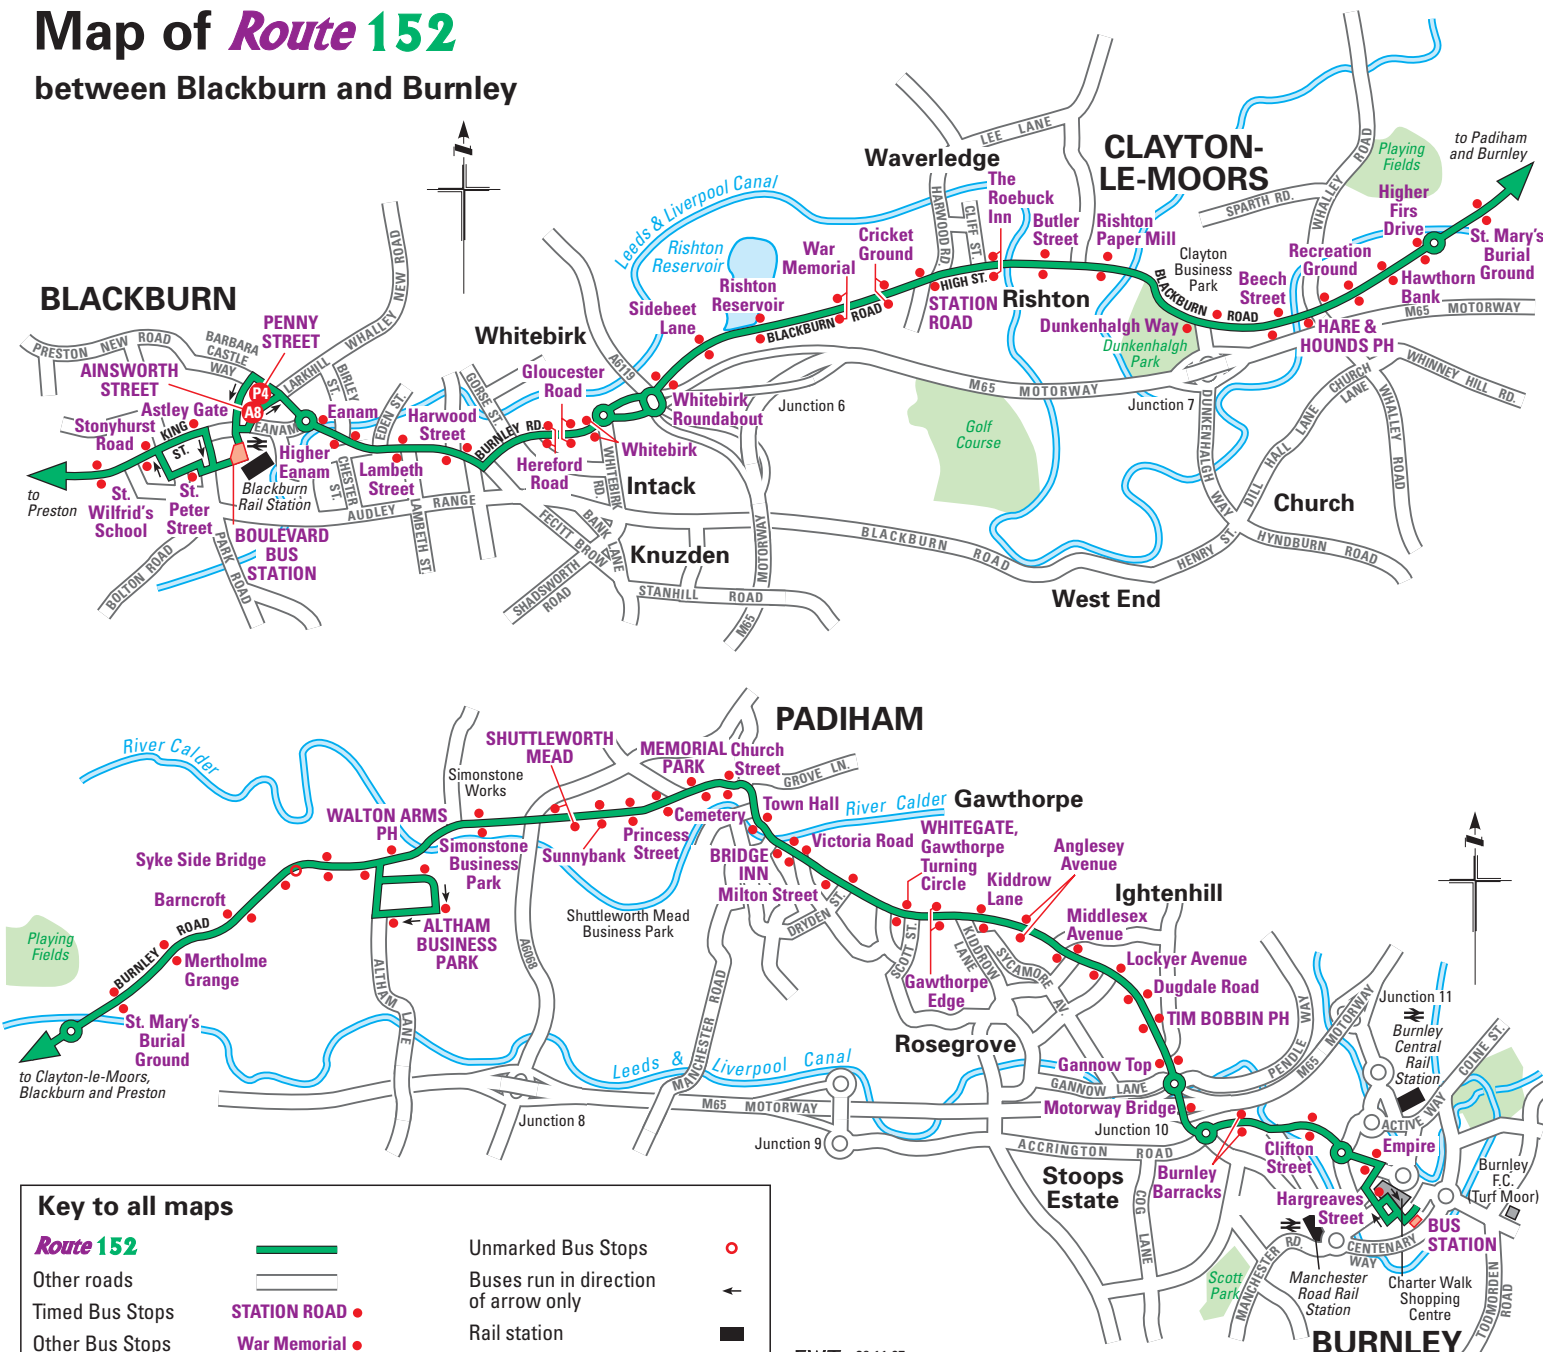

# Map of **Route 152** between Preston and Blackburn

**Key to all maps**

- Route 152** █
- Other roads ▬
- Timed Bus Stops ● STATION ROAD
- Other Bus Stops ● War Memorial
- Unmarked Bus Stops ○
- Buses run in direction of arrow only ←
- Rail station ■

**Route 152** uses Bus Station **Stand 57** and Church Street, **Stop K**

**Route 152** uses the following stops:-  
 Towards Clayton-le-Moors, Padiham, Burnley **Stand J**  
 Towards Preston **Stand L**

# Map of **Route 152** between Blackburn and Burnley

FWT - 29.11.07

## The **Mainline**

Between Padiham (Bridge Inn) and Burnley  
The Mainline runs every 7/8 minutes during the day on Mondays to Saturdays and every 15 minutes evenings and Sundays.

For times of all buses between Padiham and Burnley please see The Mainline 1 timetable run by Transdev Burnley & Pendle.